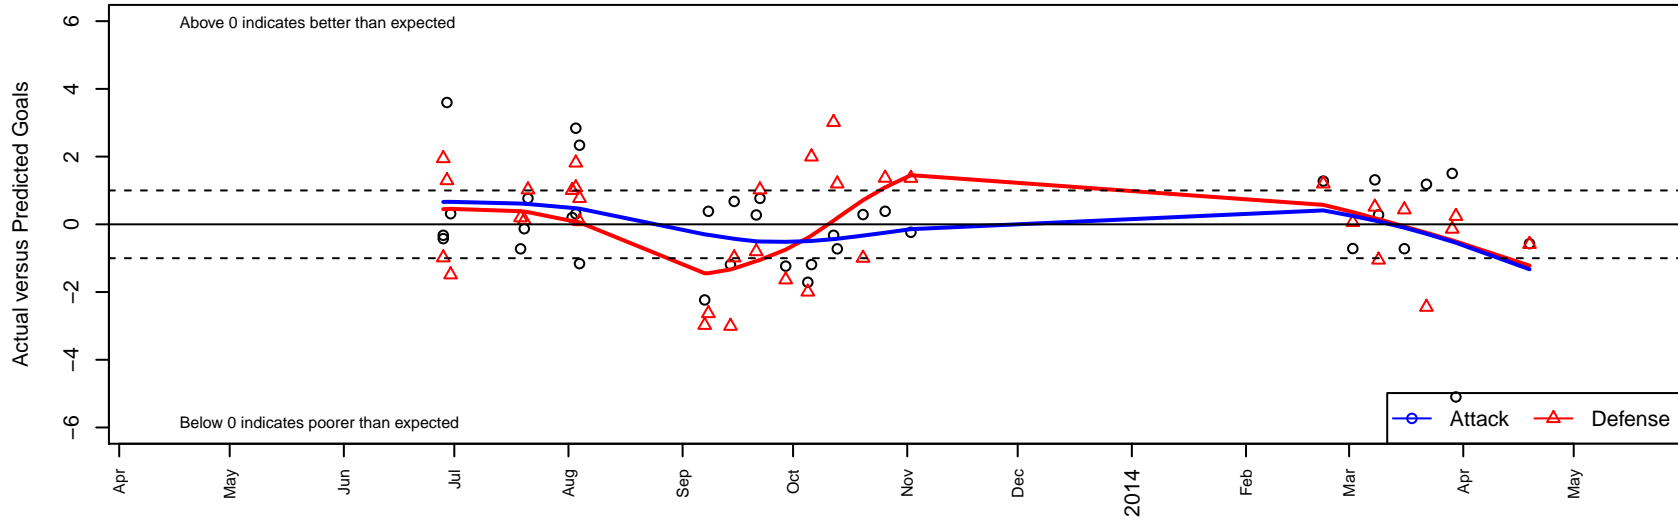

Washington Timbers Green B00
Dots are actual minus expected GF (blue circles) and GA (red triangles).
Blue line is smoothed change in attack strength. Red is smoothed change in defense strength.